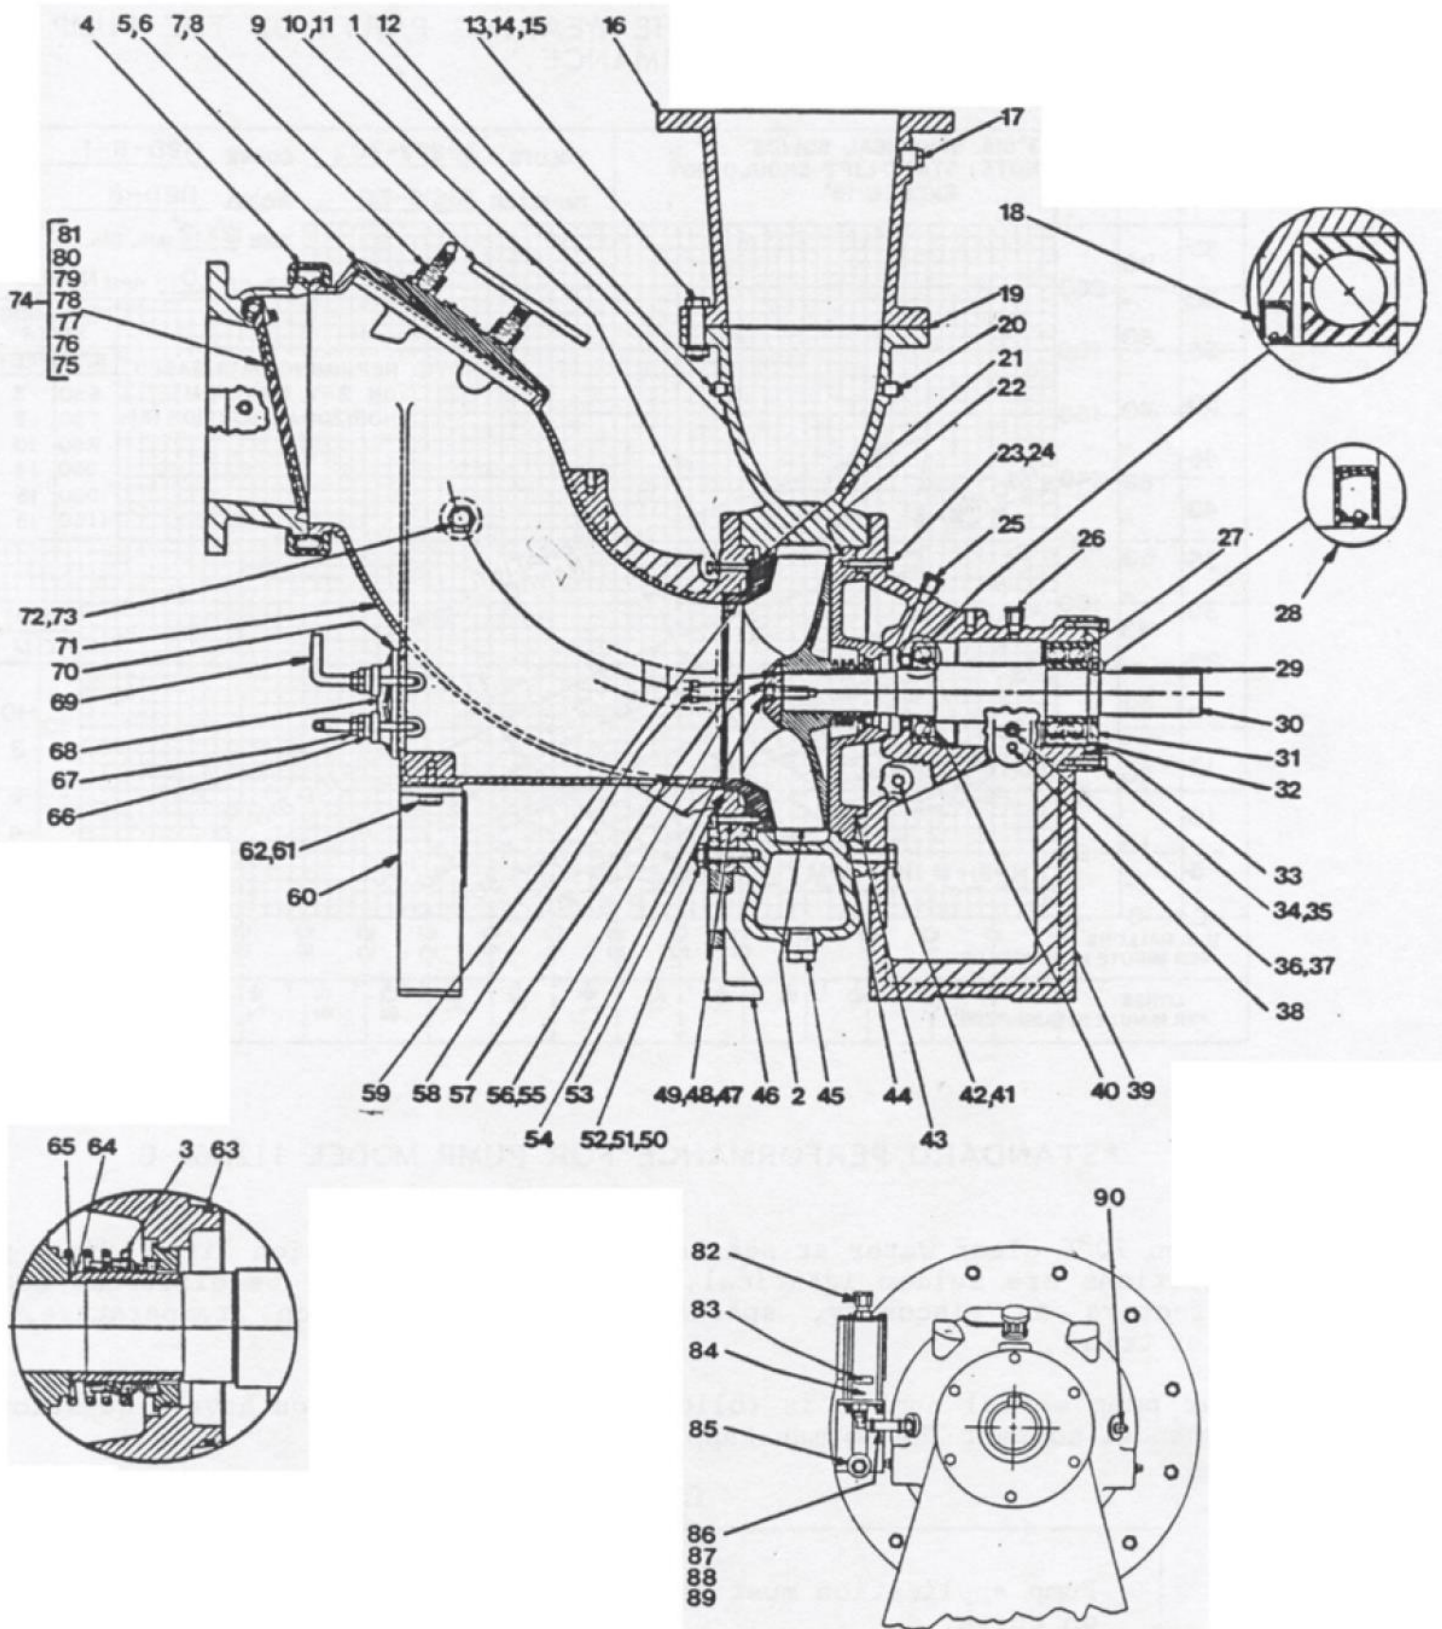

SPARE PARTS LIST

LP-12 SERIES PUMP

ESCO PUMPS
4370 La Jolla Village Drive
Suite 400 / San Diego/CA 92122
PH: (844) 786-7372

SECTION DRAWING

FIGURE 1. PUMP MODEL LP-12

POS.	Q'TY	DESCRIPTION	PART NUMBER
01	1	PUMP CASING	9600154000
02	1	IMPELLER	9600497000 *
03	1	SEAL ASSY	9800911000
04	1	VICTAULIC COUPLING	9700777000 *
05	1	ACCESS COVREY ASSY	2102565150
06	1	COVER GASKET	9901378000 *
07	2	COVER CLAMP	9901379000
08	4	MACHINE BOLT	2102565120
09	2	CLAMP BAR SCREW	9901380000
10	4	WEAR PLATE ADJ SCREW	9901381000 *
11	4	WEAR PLATE JAM NUT	2211270050
12	1	PIPE PLUG	2101266480
13	12	HEX HD CAPSCREW	2102133870
14	12	LOCKWASHER	2321081540
15	12	HEX NUT	2211270090
16	1	DISCHARGE ADAPTER	9700499000
17	1	ACCESSORY PLUG	3310271100
18	1	OIL SEAL	3680080350 *
19	1	DISCHARGE FLANGE GASKET	9901382000 *
20	1	PIPE PLUG	3310271060
21	1	WEAR PLATE ORING	3606630050 *
22	1	CASING ORING	3606222840 *
23	2	HEX HD CAPSCREW	2101262630
24	2	LOCKWASHER	2321080800
25	1	SEAL CAVITY VENT	3310990060 *
26	1	PEDESTAL VENT	3310990060 *
27	2	WAVE WASHER	9901384000 *
28	1	OIL SEAL	3680080340 *
29	1	SHAFT KEY	9901383000 *
30	1	IMPELLER SHAFT	9800914000 *
31	1	BEARING CAP	9901385000
32	1	BALL BEARING DRIVE END	3180590085 *
33	1	BEARING CAP ORING	3606127530 *
34	6	HEX HD CAPSCREW	2101263910
35	6	LOCKWASHER	2321080840
36	1	OIL SIGHT GAUGE	3480500200
37	1	PIPE PLUG	3310271040
38	1	PEDESTAL DRAIN PLUG	3310271040
39	1	BEARING HOUSING	9700501000
40	1	BALL BEARING INBOARD	3180071870 *
41	20	HEX HD CAPSCREW	2101132290
42	20	LOCKWASHER	2321080920
43	1	CASING ORING	3606222840
44	1	SEAL PLATE	9700502000
45	1	CASING DRAIN PLUG	3310271140
46	1	PEDESTAL FOOT	9800415000
47	4	STUD	2101263940